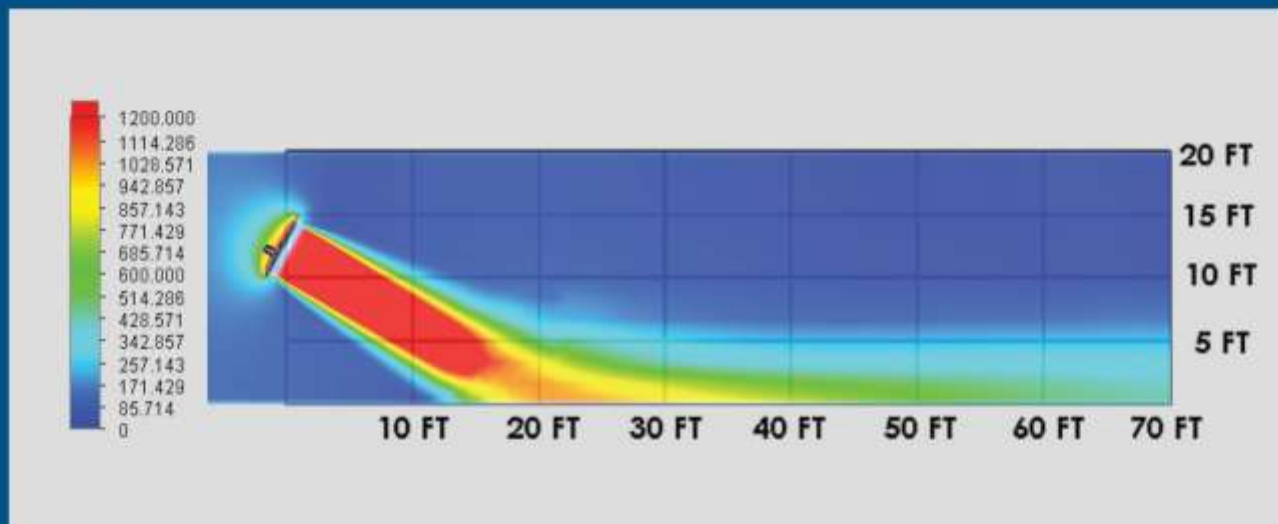

BLO-AIR 52

Side view

*This data is not AMCA certified

Figure 1 - Pattern of wind speed (ft / min) of the Blo-Air 52