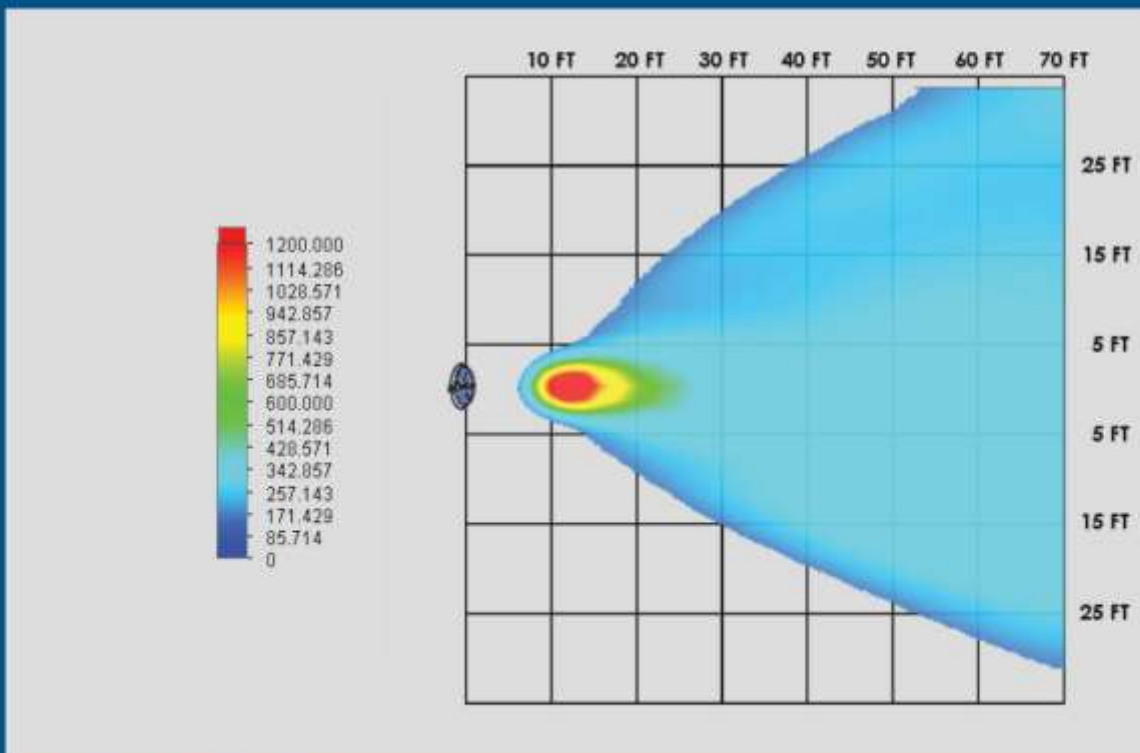

## BLO-AIR 52

Side view

\*This data is not AMCA certified

Figure 1 - Pattern of wind speed (ft / min) of the Blo-Air 52

## BLO-AIR 52

Top view

\*This data is not AMCA certified

Figure 2 - Pattern of wind speed (ft/min) 4 feet above the ground of the Blo-Air 52.