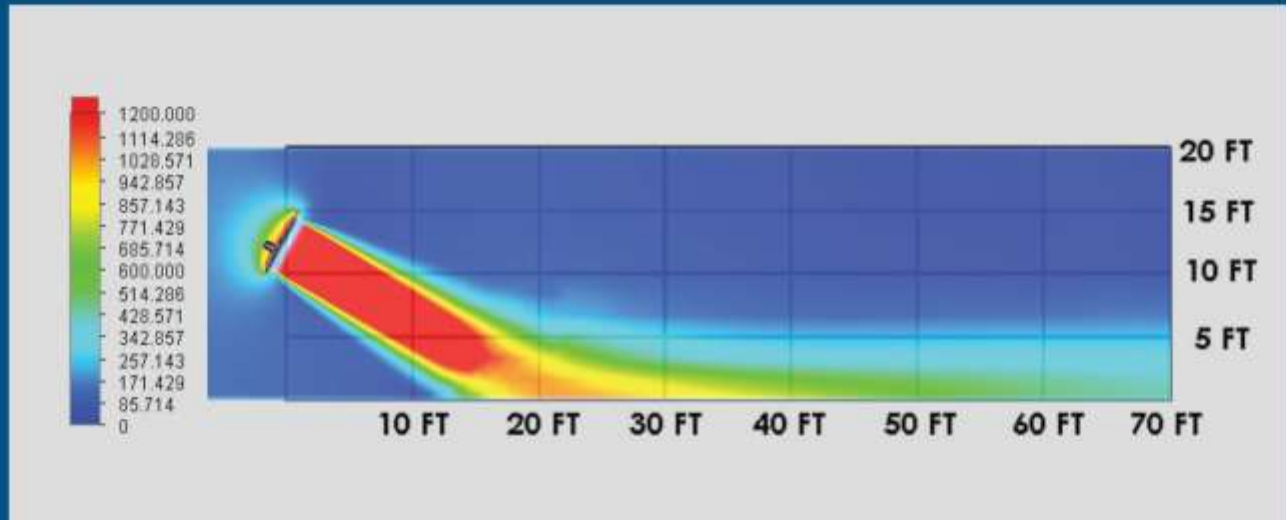

BLO-AIR 52

Side view

This data is not AMCA certified

Figure 1 - Pattern of wind speed (ft/min) of the Blo-Air 52