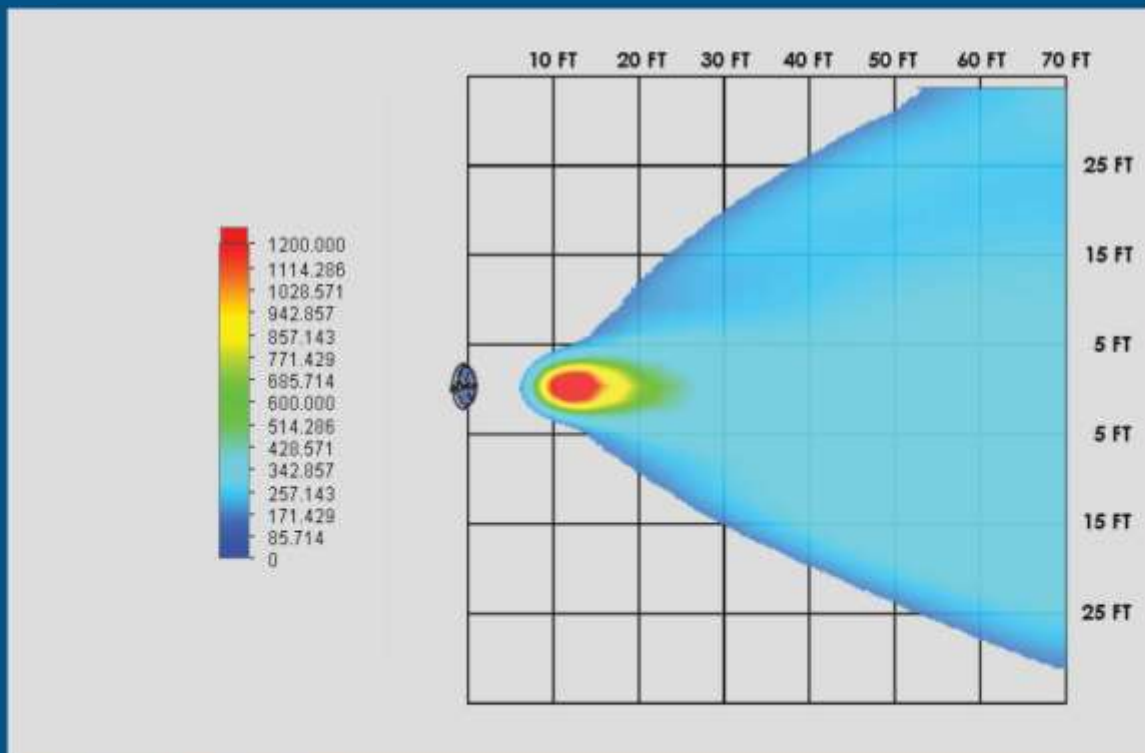

BLO-AIR 52

Top view

This data is not AMCA certified